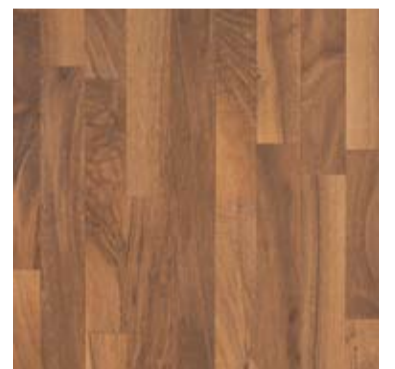

BEECH 2-strip
70301-0543
Surface: Wood

2 3 9

CHERRY plank
70301-0544
Surface: Wood

2 3 9

WALNUT plank
70301-0545
Surface: Wood

2 3 9

BIRCH plank
70301-0546
Surface: Wood

2 3 9